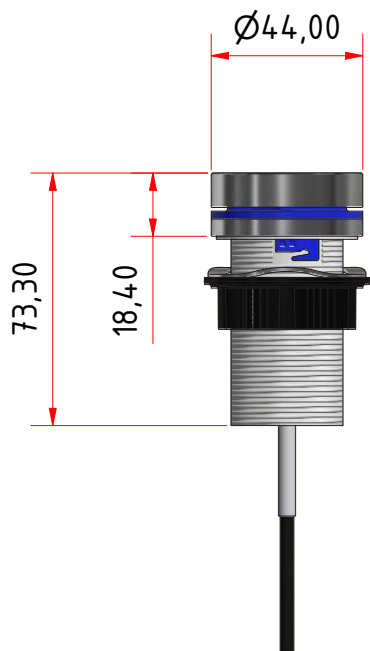

Specifications

FUNCTIONS

QUICKACCESS

Three programmable settings for temperature and flow rate

TOGGLE

Toggle between two water outlets

OPERATING PAUSE

45 s deactivation

AUTO SWITCH-OFF

Deactivates after 10/45 min of inactivity

SCALDING PROTECTION

Gradual increase to temperatures greater than 40° C

THERMAL DISINFECTION

Heats and flushes fixtures with 70° C water for 3 min

DIAGNOSTIC MODE

Functional test for TLC valves and error indicator

FACTORY SETTINGS

Reset to factory settings

PROTECTION CLASS

IP67

COMPATIBILITY

- > TLC Double
- > TLC Triple
- > TLC Compact