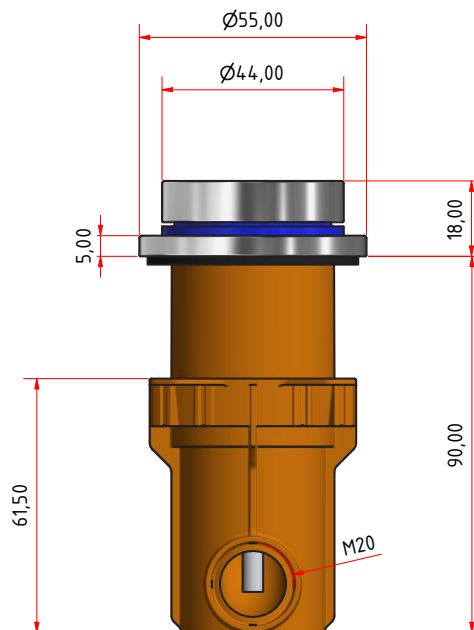

Specifications

FUNCTIONS

QUICKACCESS

Three programmable settings for temperature and flow rate

TOGGLE

Toggle between two water outlets

OPERATING PAUSE

45 s deactivation

AUTO SWITCH-OFF

Deactivates after 10/45 min of inactivity

SCALDING PROTECTION

Gradual increase to temperatures greater than 40° C

THERMAL DISINFECTION

Heats and flushes fixtures with 70° C water for 3 min

DIAGNOSTIC MODE

Functional test for TLC valves and error indicator

FACTORY SETTINGS

Reset to factory settings

PROTECTION CLASS

IP67

COMPATIBILITY

- > TLC Double
- > TLC Triple
- > TLC Compact