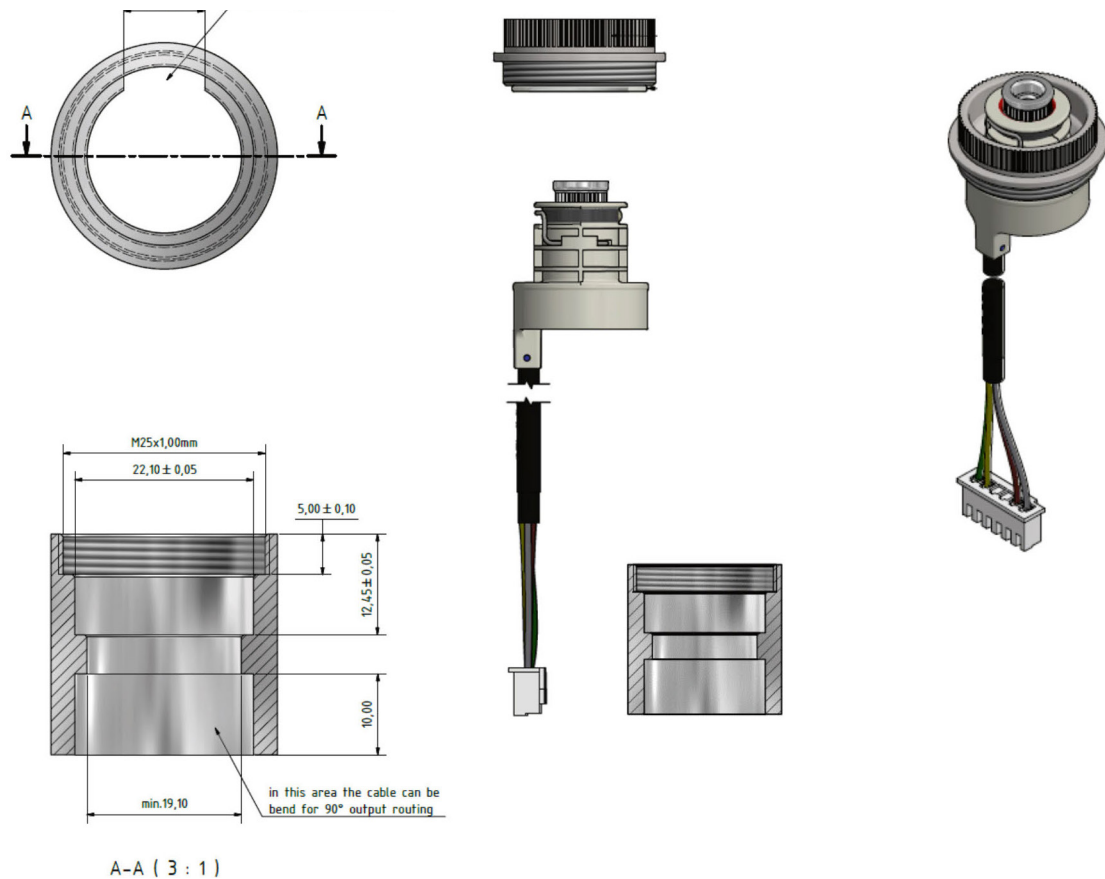

TWINLEVEL^o TLI Mini PATENTED

THE EASY-TO-USE OPERATING DEVICE IN MINIATURE FORMAT

TLI Mini is a very small, compact user interface for TLC mixing and flow valves in kitchen fixtures, bathroom sinks, showers, and bathtubs. Never before has it been this easy to integrate the operating unit and design individual and minimalistic fixtures. Plus, each and every TLC function is accessible.

VISUAL FEEDBACK

LED ring allows for visualization of the temperature and flow rate

QUICKACCESS

Three temperature settings and programmable flow

INTEGRATED SCALDING PROTECTION

Gradual increase to temperatures greater than 40°C

DIMENSIONS Ø 28 × 9 mm oder Ø 32 × 10 mm

Specifications

FUNCTIONS

QUICKACCESS

Three programmable settings for temperature and flow rate

TOGGLE

Toggle between two water outlets

OPERATING PAUSE